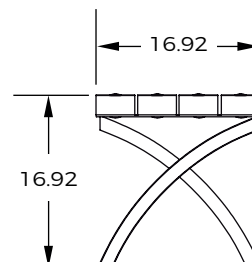

Benches

DSA Sfera

B-016-AI-PR

DSA Sfera

B-016-AI-PR-CR-CDB

Material and Colors		
Stainless steel 	Recycled plastic 	
Finish: Polished	General Dimensions: He: 28.74" / Wi: 27.55" / Le: 70.86"	Weight: 127.86 lb

Finish:

Polished

General Dimensions:

He: 16.92" / Wi: 16.92" / Le: 70.86"

Weight:

77.16 lb

Mesuares in inches

Frontal View

Lateral View