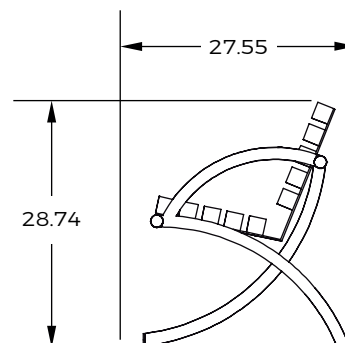

Benches

DSA Sfera

B-016-AI-PR

DSA Sfera

B-016-AI-PR-CR-CDB

Material and Colors		
Stainless steel 	Recycled plastic 	
Finish: Polished	General Dimensions: He: 28.74" / Wi: 27.55" / Le: 70.86"	Weight: 127.86 lb

Mesuares in inches

Frontal View

Lateral View

DSA Sfera

B-016-AI-PR-SR

Material and Colors

Stainless steel

Recycled plastic

Finish:

Polished

General Dimensions:

He: 16.92" / Wi: 16.92" / Le: 70.86"

Weight:

77.16 lb

Mesuares in inches

Frontal View

Lateral View