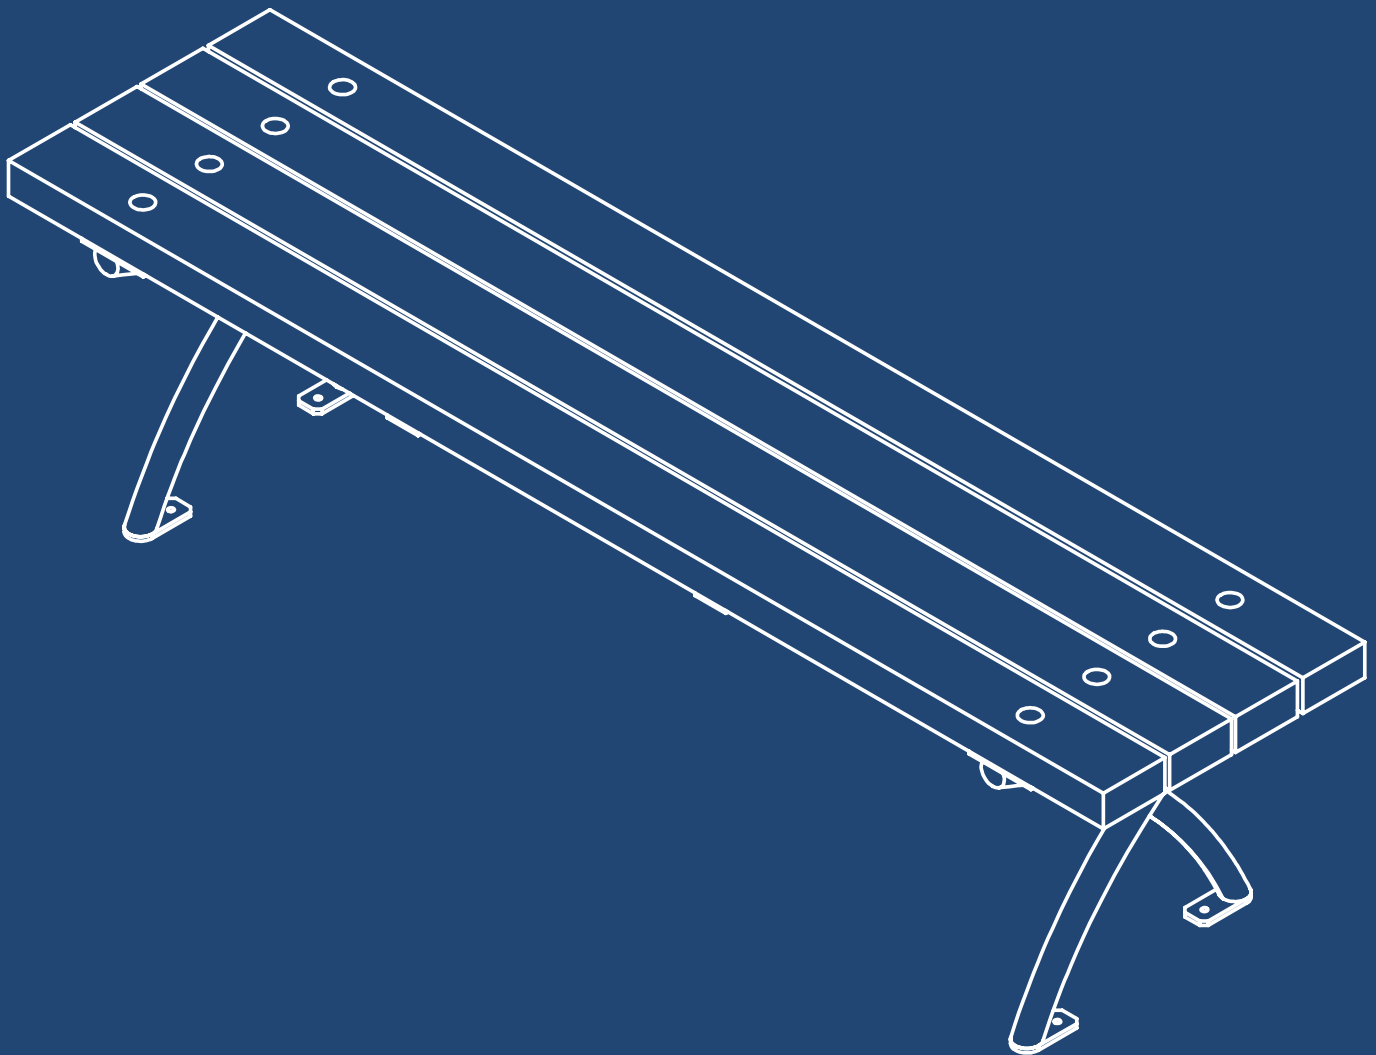

Benches

DSA Sfera

B-016-AI-PR

DSA Sfera

B-016-AI-PR-CR-CDB

Material and Colors		
Stainless steel 	Recycled plastic 	
Finish: Polished	General Dimensions: He: 28.74" / Wi: 27.55" / Le: 70.86"	Weight: 127.86 lb

Mesuares in inches

Frontal View

Lateral View

DSA Sfera

B-016-AI-PR-SR

Material and Colors

Stainless steel

Recycled plastic

Finish:

Polished

General Dimensions:

He: 16.92" / Wi: 16.92" / Le: 70.86"

Weight:

77.16 lb

Mesuares in inches

Frontal View

Lateral View