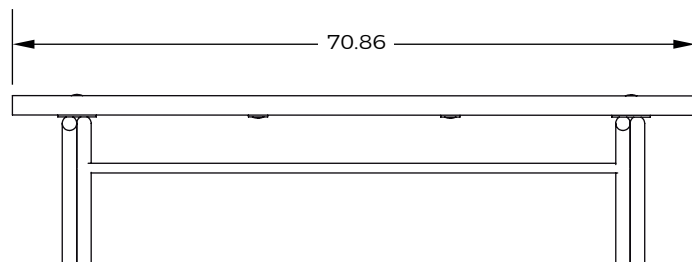

Benches

DSA Sfera

B-016-AI-PR

DSA Sfera

B-016-AI-PR-CR-CDB

Material and Colors		
Stainless steel 	Recycled plastic 	
Finish: Polished	General Dimensions: He: 28.74" / Wi: 27.55" / Le: 70.86"	Weight: 127.86 lb

Mesuares in inches

Frontal View

Lateral View

DSA Sfera

B-016-AI-PR-SR

Material and Colors

Stainless steel

Recycled plastic

Finish:

Polished

General Dimensions:

He: 16.92" / Wi: 16.92" / Le: 70.86"

Weight:

77.16 lb

Mesuares in inches

Frontal View

Lateral View