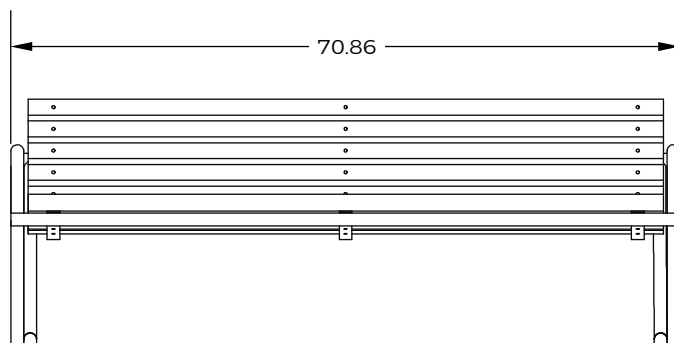

Benches

DSA Sfera

B-016-AI-PR

DSA Sfera

B-016-AI-PR-CR-CDB

Material and Colors		
Stainless steel 	Recycled plastic 	
Finish: Polished	General Dimensions: He: 28.74" / Wi: 27.55" / Le: 70.86"	Weight: 127.86 lb

Mesuares in inches

Frontal View

Lateral View

DSA Sfera

B-016-AI-PR-SR

Material and Colors

Stainless steel

Recycled plastic

Finish:

Polished

General Dimensions:

He: 16.92" / Wi: 16.92" / Le: 70.86"

Weight:

77.16 lb

Mesuares in inches

Frontal View